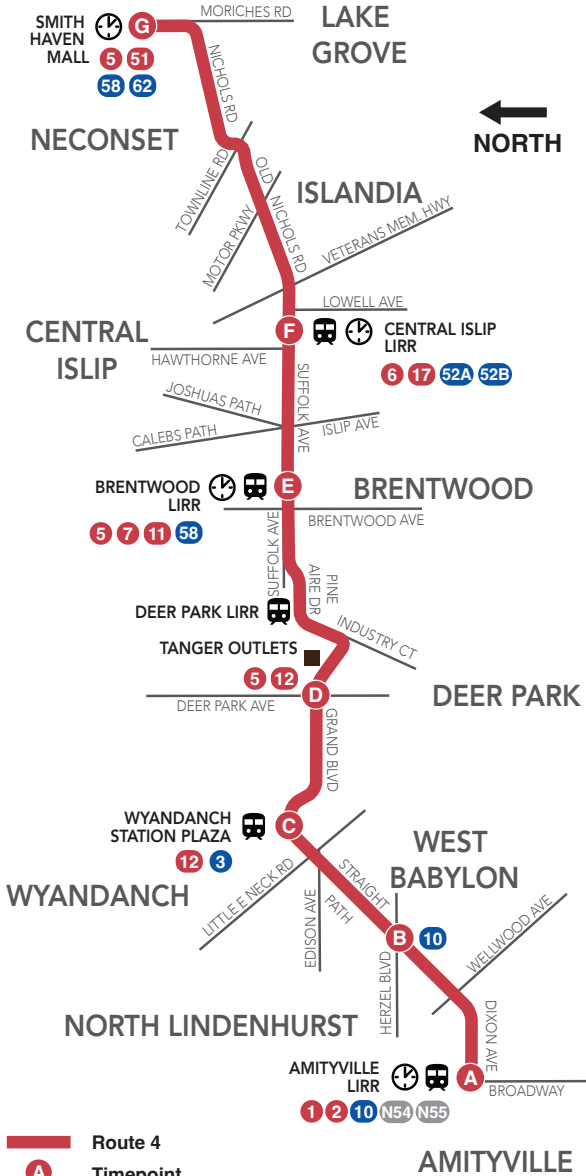

Information in English → ← Información en español

4 Amityville LIRR to Smith Haven Mall

Every 30 Minutes
On Weekdays

- Amityville LIRR
- North Lindenhurst
- West Babylon
- Wyandanch - Station Plaza
- Deer Park - Tanger Outlets
- Brentwood LIRR
- Central Islip LIRR
- Islandia
- Smith Haven Mall

WEEKDAYS Eastbound

Towards Smith Haven Mall

WEEKDAYS Westbound

Towards Amityville LIRR

WEEKENDS Eastbound

Towards Smith Haven Mall

- Route 4
- A Timepoint
- ⌚ Timed Transfer Location*
- 1 3 N55 Available Transfers
- Ⓜ LIRR Station
- Point of Interest

*Schematic map.
Not to scale.
Timed transfers may not be available to all routes.

Amityville LIRR	West Babylon Straight Path / Herzel Blvd	Wyandanch Station Plaza	Deer Park Grand Blvd / Deer Park Ave	Brentwood LIRR	Central Islip LIRR	Lake Grove Smith Haven Mall
A	B	C	D	E	F	G
5:03	5:21	5:30	5:37	6:05	6:19	6:42
5:33	5:51	6:00	6:07	6:35	6:49	7:12
6:03	6:21	6:30	6:37	7:05	7:19	7:42
6:33	6:51	7:00	7:07	7:35	7:49	8:12
7:03	7:21	7:30	7:37	8:05	8:19	8:42
7:33	7:51	8:00	8:07	8:35	8:49	9:12
8:03	8:21	8:30	8:37	9:05	9:19	9:42
8:33	8:51	9:00	9:07	9:35	9:49	10:12
9:03	9:20	9:28	9:36	10:05	10:19	10:42
9:33	9:50	9:58	10:06	10:35	10:49	11:12
10:03	10:20	10:28	10:36	11:05	11:19	11:42
10:33	10:50	10:58	11:06	11:35	11:49	12:12
11:03	11:20	11:28	11:36	12:05	12:19	12:42
11:33	11:50	11:58	12:06	12:35	12:49	1:12
12:03	12:20	12:28	12:36	1:05	1:19	1:42
12:33	12:50	12:58	1:06	1:35	1:49	2:12
1:03	1:20	1:28	1:36	2:05	2:19	2:42
1:33	1:50	1:58	2:06	2:35	2:49	3:12
2:03	2:20	2:28	2:36	3:05	3:19	3:42
2:33	2:50	2:58	3:06	3:35	3:49	4:12
3:00	3:18	3:27	3:34	4:04	4:17	4:41
3:30	3:48	3:57	4:04	4:34	4:47	5:11
4:00	4:18	4:27	4:34	5:04	5:17	5:41
4:30	4:48	4:57	5:04	5:34	5:47	6:11
5:00	5:18	5:27	5:34	6:04	6:17	6:41
5:30	5:48	5:57	6:04	6:34	6:47	7:11
6:05	6:20	6:28	6:34	7:04	7:18	7:38
7:09	7:24	7:32	7:38	8:03	8:17	8:37
8:04	8:19	8:27	8:33	9:03	9:17	9:37
9:04	9:19	9:27	9:33	10:03	10:17	10:37